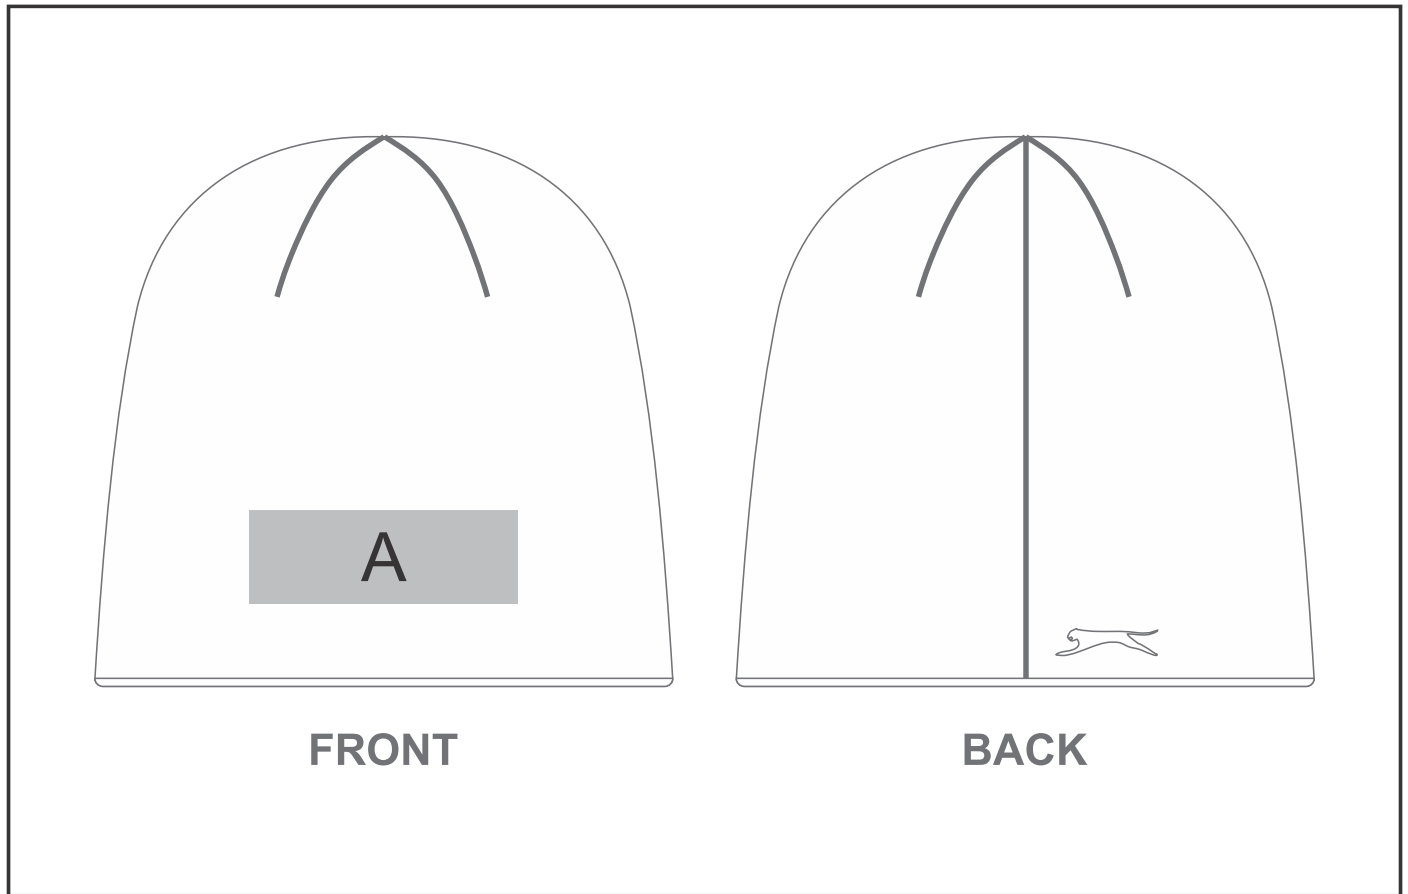

HW-SL-26-C

Ontario Beanie

Need to know:

Branding Options:

Position A

1. Embroidery (EM-CAPFRONT)

N/A

Size: 100mm wide x 35mm high